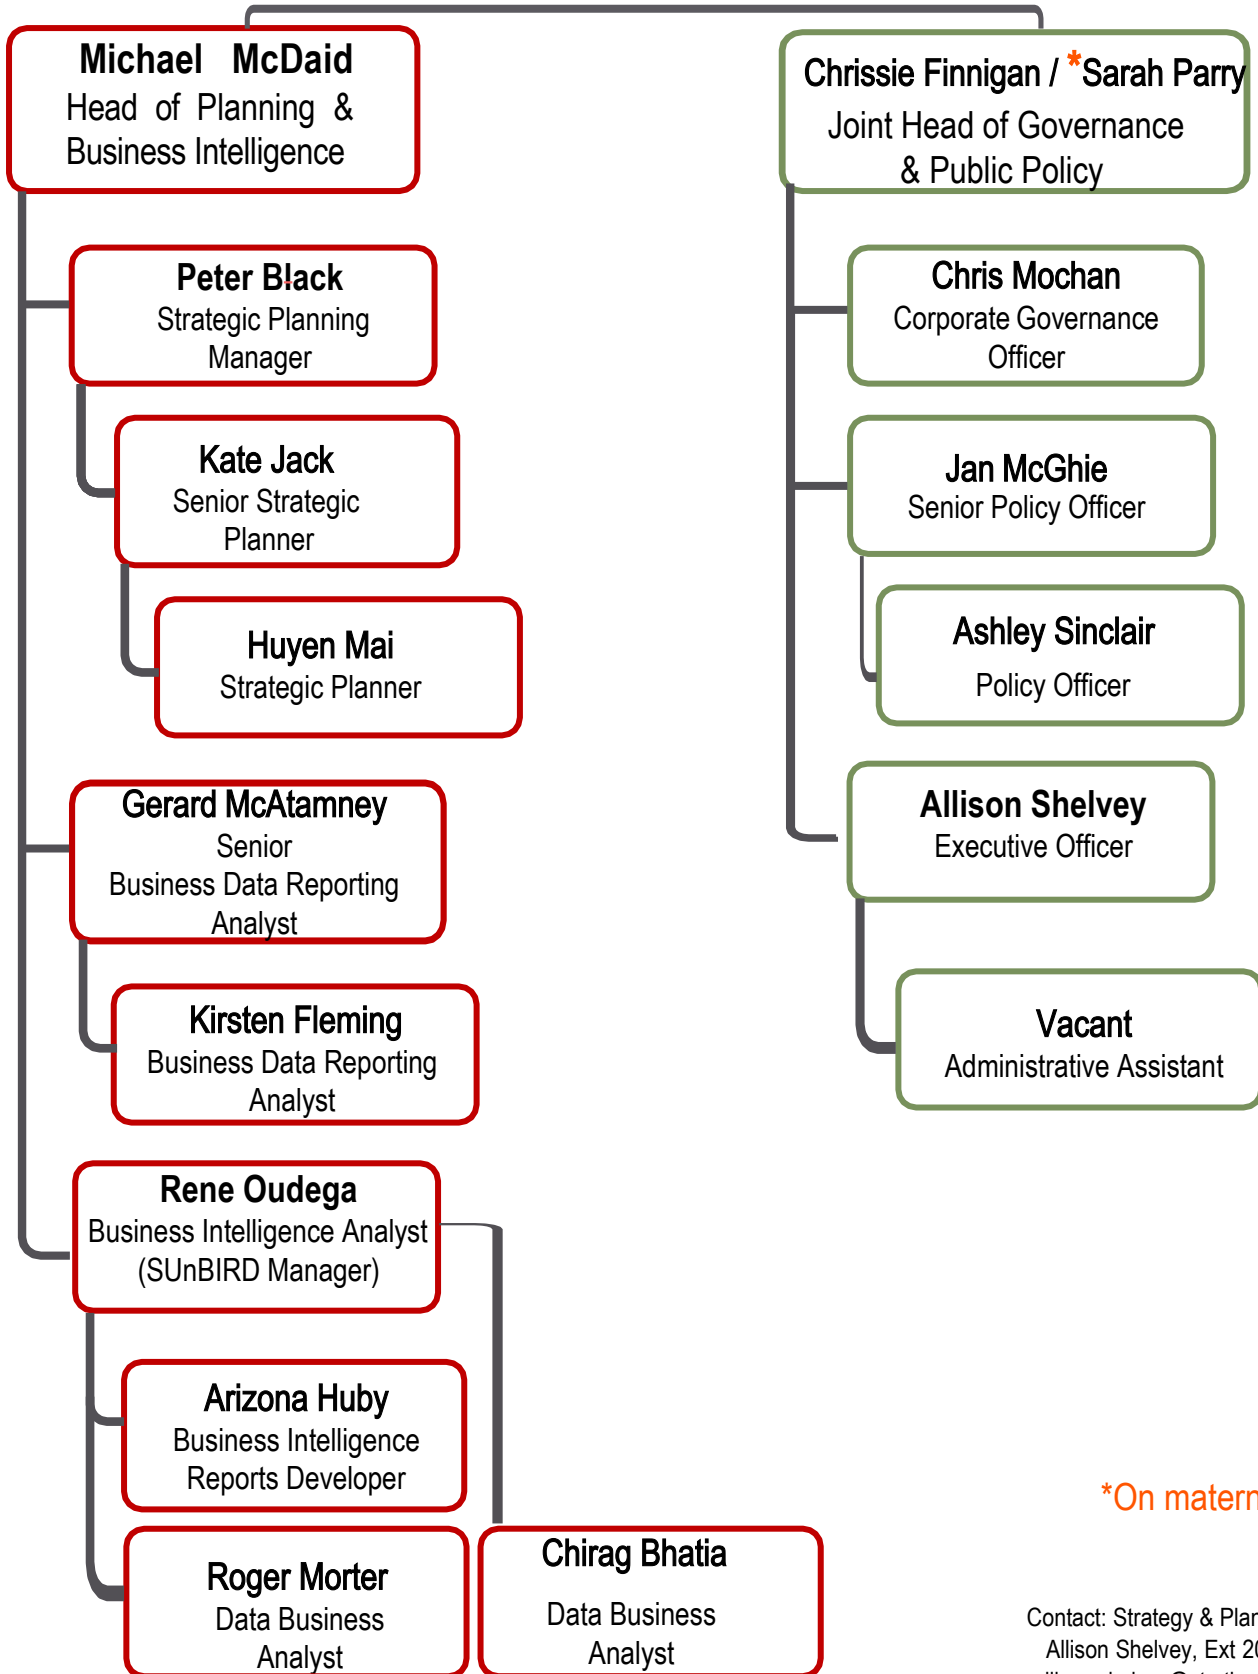

Strategy & Planning Directorate

Wesley Rennison
Director of Strategic Planning

*On maternity leave

Contact: Strategy & Planning
Allison Shelvey, Ext 2023
allison.shelvey@strath.ac.uk